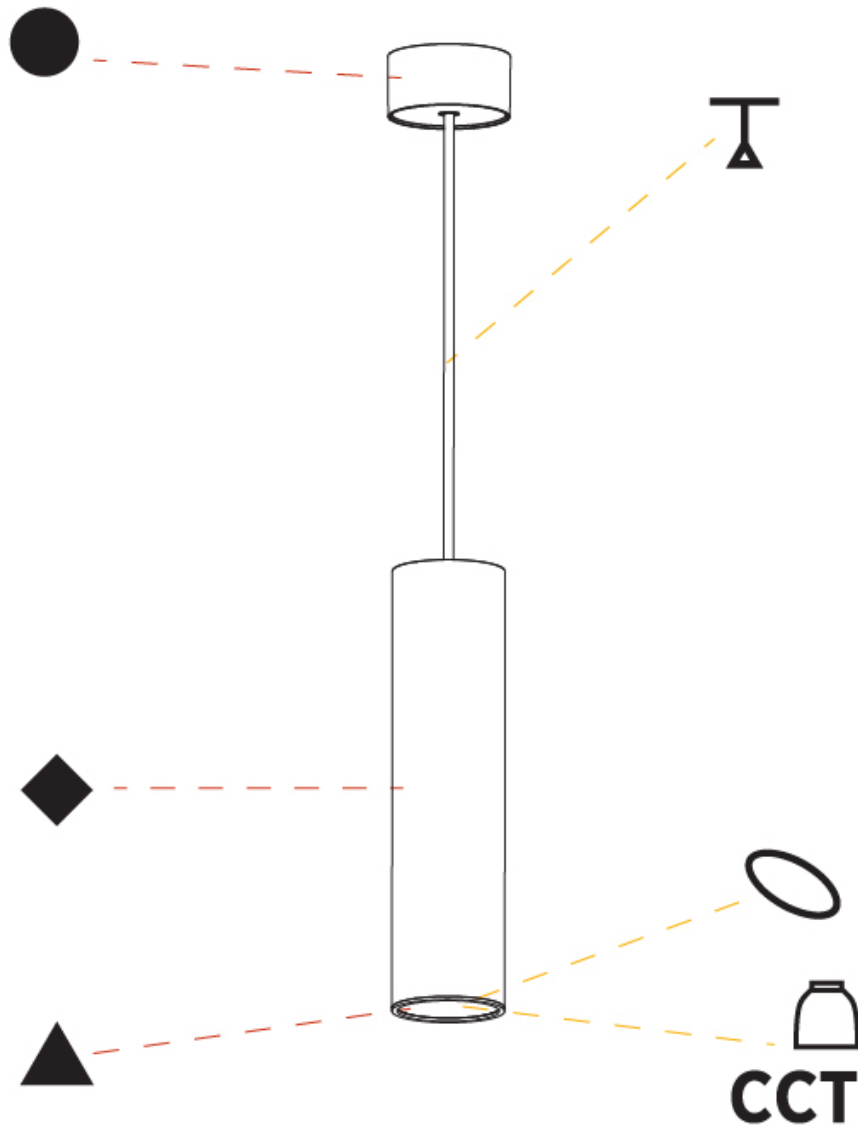

HANGOVER MONOPOINT SURFACE CANOPY SUSPENSION

A300166-

PROJECT	_____
TYPE	_____
SPECIFIER	_____
QUANTITY	_____
DATE	_____

A